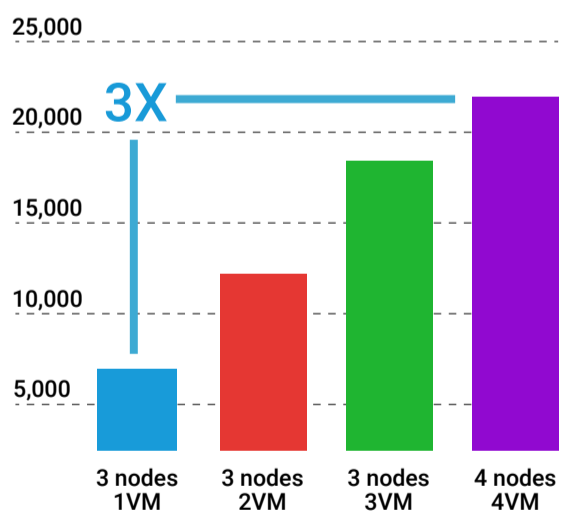

IOPS

Microsoft SQL Server 2016 with OLTP application

Read the full report:

demartek.com/Dell-XC-Toshiba

Testing and results provided by: