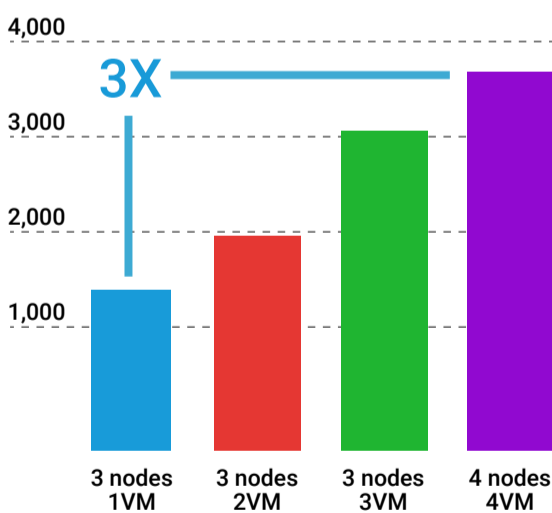

FAST, EFFICIENT, LOW RISK RESULTS

TRANSACTIONS/SEC