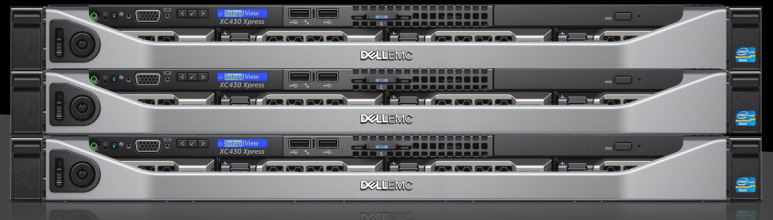

STRESS-FREE IT INFRASTRUCTURE

with the Feature-Rich Dell EMC XC430 Xpress Hyperconverged Solution

Powerful

Simple

Reliable

Affordable

Cloud Back-up

STREAMLINED ON-BOARDING AND SET-UP FOR AZURE CLOUD SERVICES

3U RACK SPACE

small businesses can consolidate servers and storage in as little as 3U

Hardware and software preinstalled

Your choice of hypervisor

POWERFUL ENOUGH TO RUN SMB COMPANY WORKLOADS WITH EASE

3-Node Cluster Mixed Workload