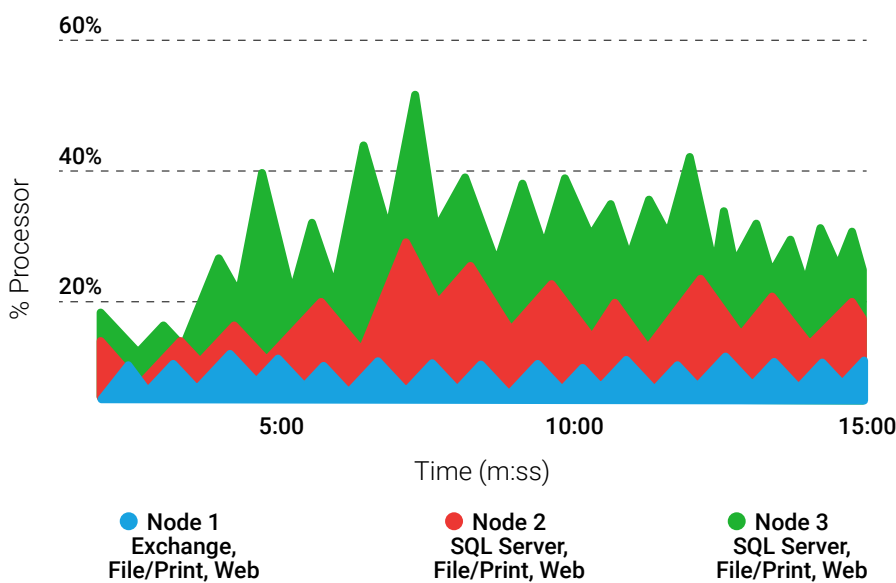

3-Node Cluster Mixed Workload

CPU Utilization

Workloads

Company with 100-200 employees

- 1 Exchange Jetstress
- 2 SQL Server DVDstore
- 3 File & Print servers
- 3 Web Server simulations

Read the full report: demartek.com/Dell-XC430-Xpress

Testing and results provided by: Demartek