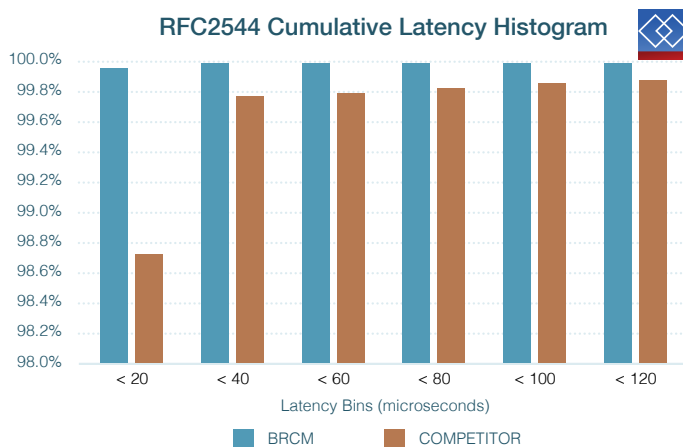

# Broadcom® NetXtreme® 25GbE NIC

provides consistent, scalable performance for enterprise and cloud environments

**Lossless Frame Rate** - Broadcom outperforms the competition in smaller frames and matches the competition in larger frames.

Broadcom demonstrates lower average latency than competitor.

**RoCEv2 Port Throughput** - Broadcom's 25GbE adapter sustains up to 40% higher throughput than the competition.

Broadcom demonstrates lower and more consistent tail latency than competitor.

For both L2 and RoCE, Broadcom's 25GbE adapter has very small latency variability compared to the competitor's very high long-tail latency.

Low and consistent latency is critical to high-performance cloud-scale data centers.