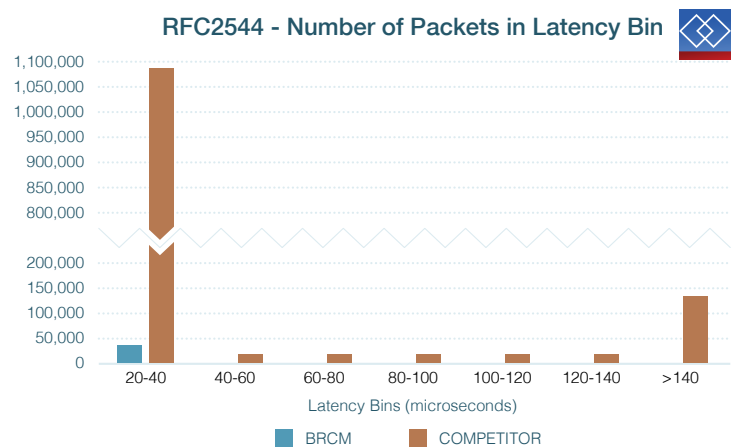

Low and consistent latency is critical to high-performance cloud-scale data centers.

Read the full report: demartek.com/Broadcom-25G

Testing and results provided by

Copyright 2018 Demartek, LLC.
Based on the January 2018 Demartek report
"Evaluation of Broadcom NetXtreme 25Gb Ethernet Adapters."
Demartek® is a registered trademark of Demartek, LLC. All other
product names are the trademarks of their owners. All rights reserved.